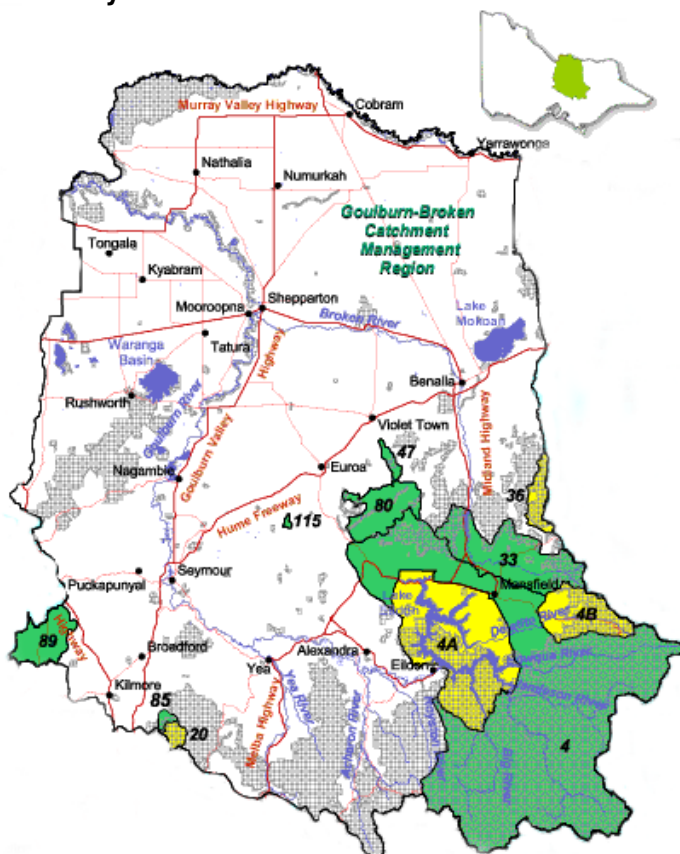

COLLECTING YOUR OWN SEED - Many landholders choose to collect their own seed, which they send to TreeProject for our volunteers to propagate. Most collect it from their property or local remnant vegetation. If you are collecting seed you will need to identify the species to ensure they are local- and consider local grasses and shrubs as well as trees. Your Regional Landcare Coordinators or the Department of Sustainability and Environment will advise you on collection procedures.

For Further Advice and Information

Goulburn Broken Catchment Management Authority

Regional Landcare Co-ordinator:

Heather Holder Ph. 03 57611654

Fax: 03 57611628

Email: heatherh@gbcma.vic.gov.au

Website: <http://www.gbcma.vic.gov.au>

Shepparton Office

Suite 4, 55 Welsford St,

Shepparton, VIC, 3630

Ph: 03 5822 2288

Fax: 03 5831 6254

billok@gbcma.vic.gov.au

Yea Office

Shop 5 / 10 High Street Yea 3717

Ph. 03 57972001

Fax: 03 57973199

russellw@gbcma.vic.gov.au

Benalla Office

PO Box 124

Sydney Road

Benalla 3672

Ph. 03 57611675

Fax: 03 57611628

phils@gbcma.vic.gov.au

Tatura Office

Private Bag 1

Tatura 3616

Ph: 03 5833 5360

Fax: 03 5833 5971

ken.sampson@dpi.vic.gov.au

Map of the Goulburn Broken

Goulburn Broken Indigenous Seedbank

Dookie College Campus

Ph: 03 5833 9279

Greening Australia

www.greeningaustralia.org.au

For advice on revegetation activities