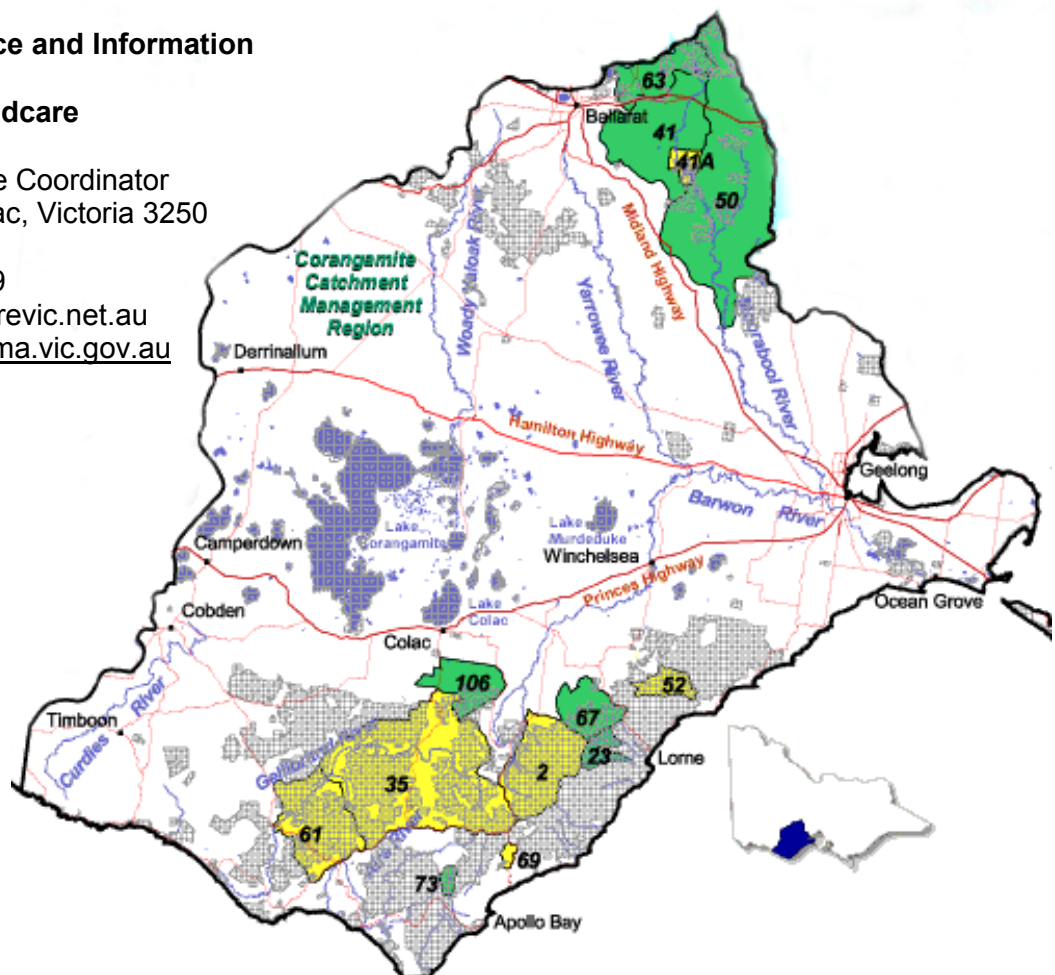

The 'Order Form Information Sheet' you received will give you the quantity to order for each seed. If you require TreeProject to send you a species list for your area just contact us and we will send you out a list. However your local landcare group or facilitator will be able to advise you about the particular species you will need for your terrain, soil and other environmental conditions

COLLECTING YOUR OWN SEED - Many landholders choose to collect their own seed, which they send to TreeProject for our volunteers to propagate. Most collect it from their property or local remnant vegetation. If you are collecting seed you will need to identify the species to ensure they are local – and consider local grasses and shrubs as well as trees. Your Regional Landcare Coordinators or the Department of Sustainability and Environment will advise you on collection procedures.

For Further Advice and Information

Corangamite Landcare

Tracey McRae
Regional Landcare Coordinator
64 Dennis St, Colac, Victoria 3250
Ph: 03 5232 9100
Mob: 0458 360839
Web: www.landcarevic.net.au
tracey.mcrae@ccma.vic.gov.au

Geelong Office

Revegetation Dpt Primary Ind.
Ralph Cotter 03 52264833
David Lean 03 52264650

Seeding Victoria

Chris Gartlan
P.O. Box 3 Creswick VIC 3363
Ph: 03 53452200 Fax: 03 53451357
admin@seedingvictoria.com.au